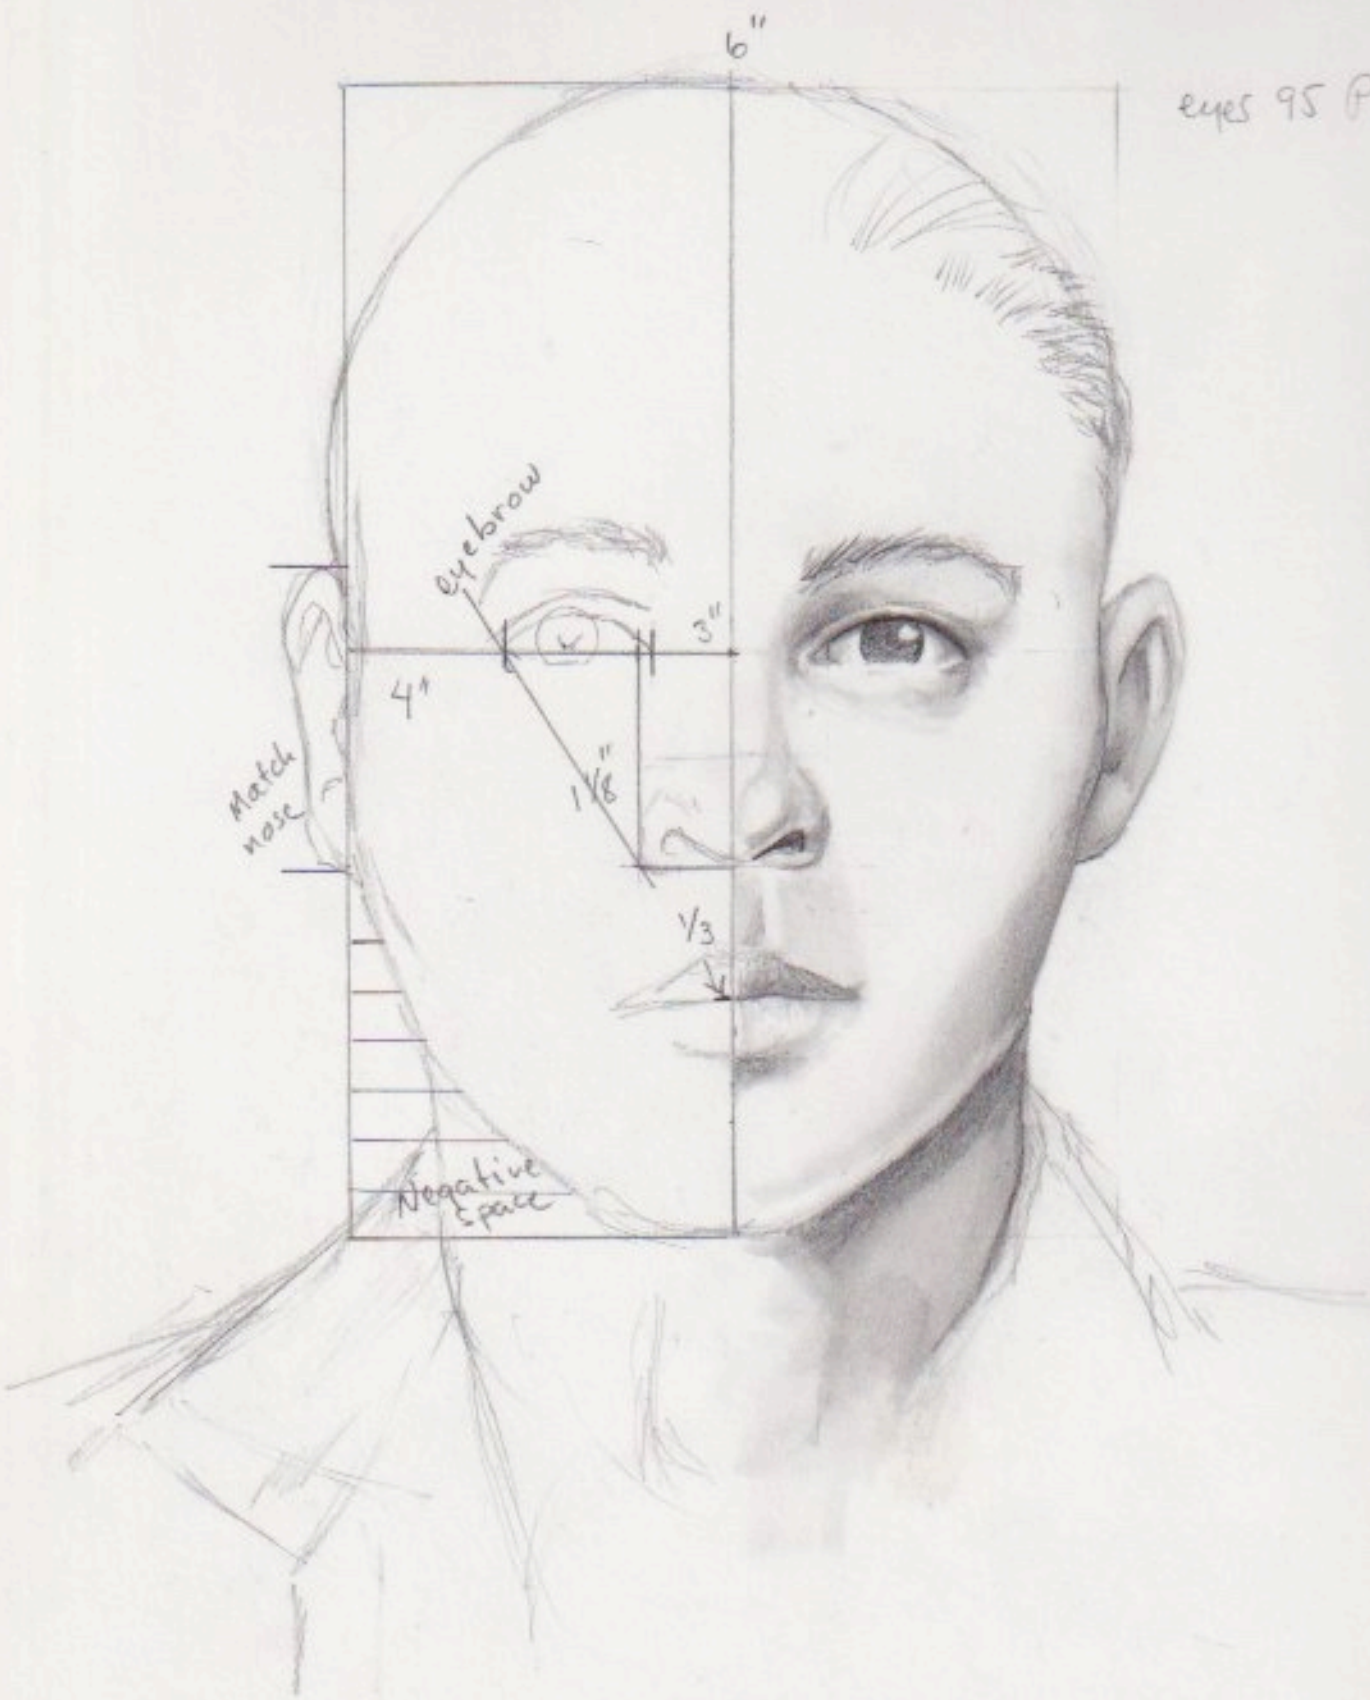

eyes 95 Pier

6"

eyebrow

3"

4"

Match
nose

1/8"

1/3

Negative
space