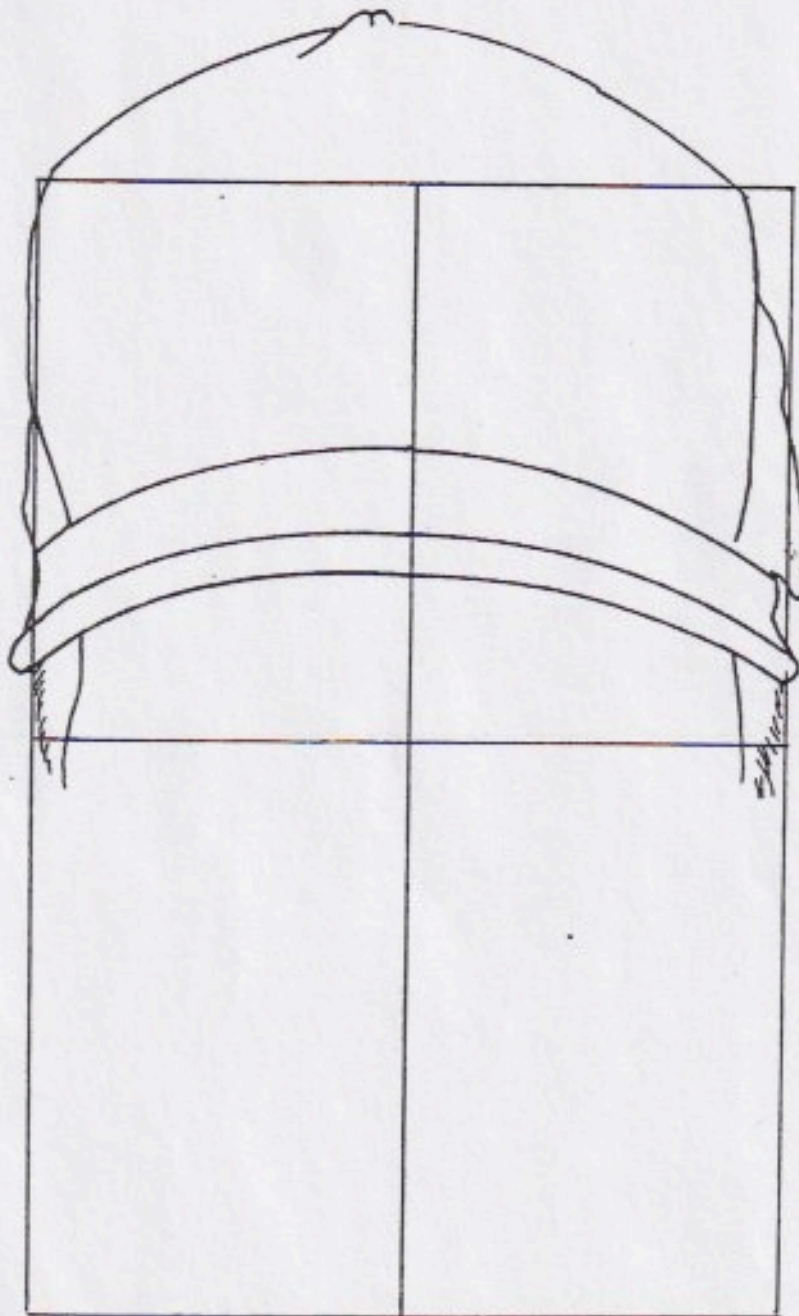

Reference Pages

Baseball caps worn low with high brim

Measurements:
Baseball caps worn
low on forehead

- **Average side of hat:** 2" from brim to start of peak.
- **Average center measurement:** 2 1/4" from brim to peak.
- **Height of hat:** from top of 4 x 8" grid: peak extends 7/8" above 6" line
- **Brim:** extends about 1/4" from side of face.