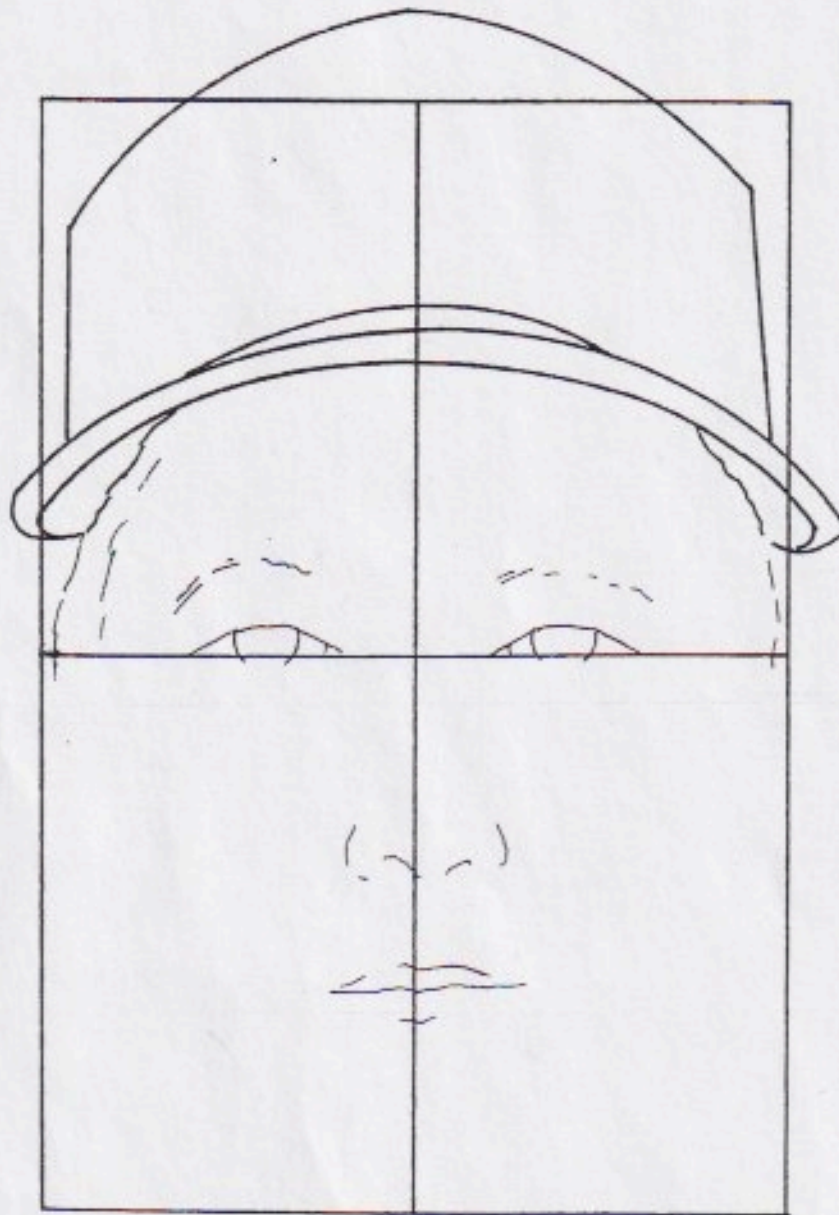

Reference Pages

Baseball caps worn high

Measurements:
Baseball caps worn
high on forehead

- **Average side of hat:** 1 1/2" from brim to start of peak.
- **Average center measurement:** 1 5/8" from brim to peak.
- **Height of hat:** from top of 4 x 8" grid: peak extends 1/2" above 6" line
- **Brim:** extends about 1/2" from side of face.