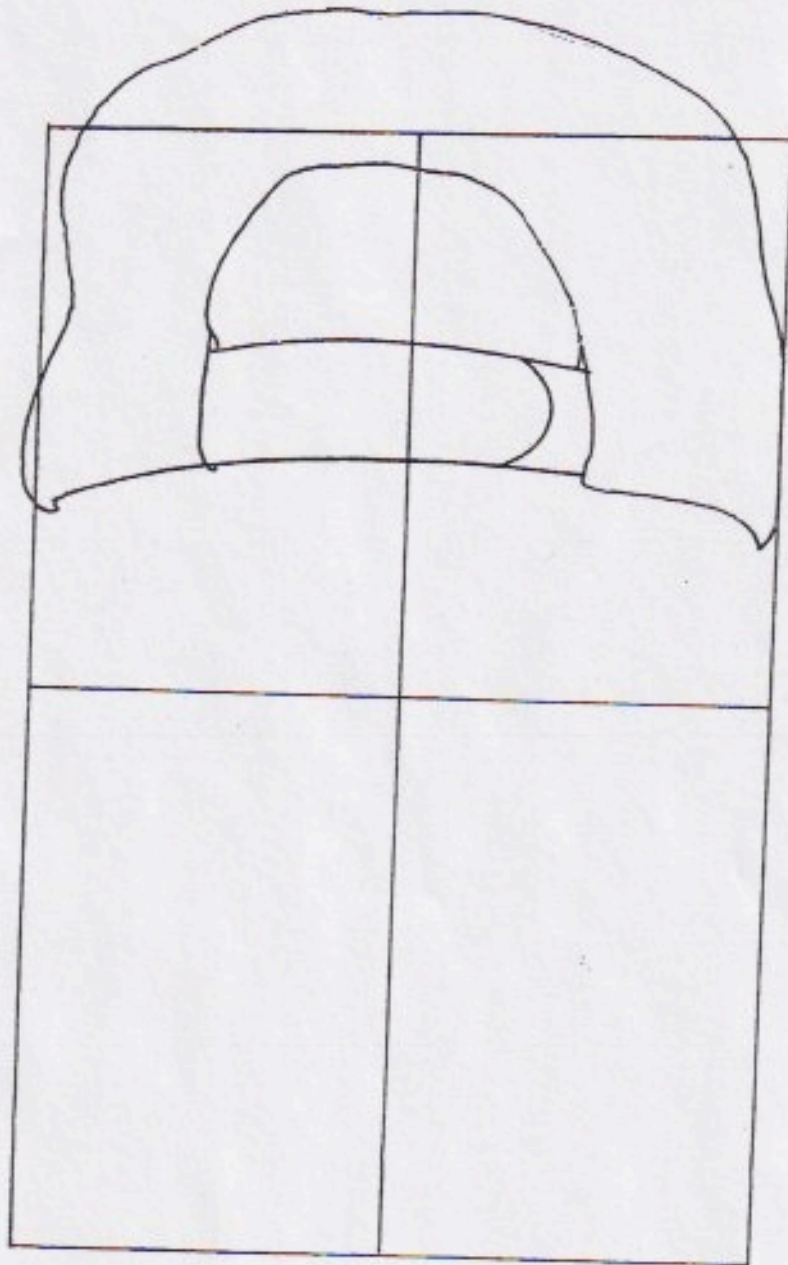

### Baseball caps worn backward

**Measurements:**  
Baseball caps worn  
backward

- **Average side hat:** 2" from brim to start of peak.
- **Average center measurement:** 3/8" from brim to peak.
- **Height of hat:** from top of 4 x 8" grid; peak extends 7/8" above 6" line
- **Brim:** extends about 5/8" from side of face.