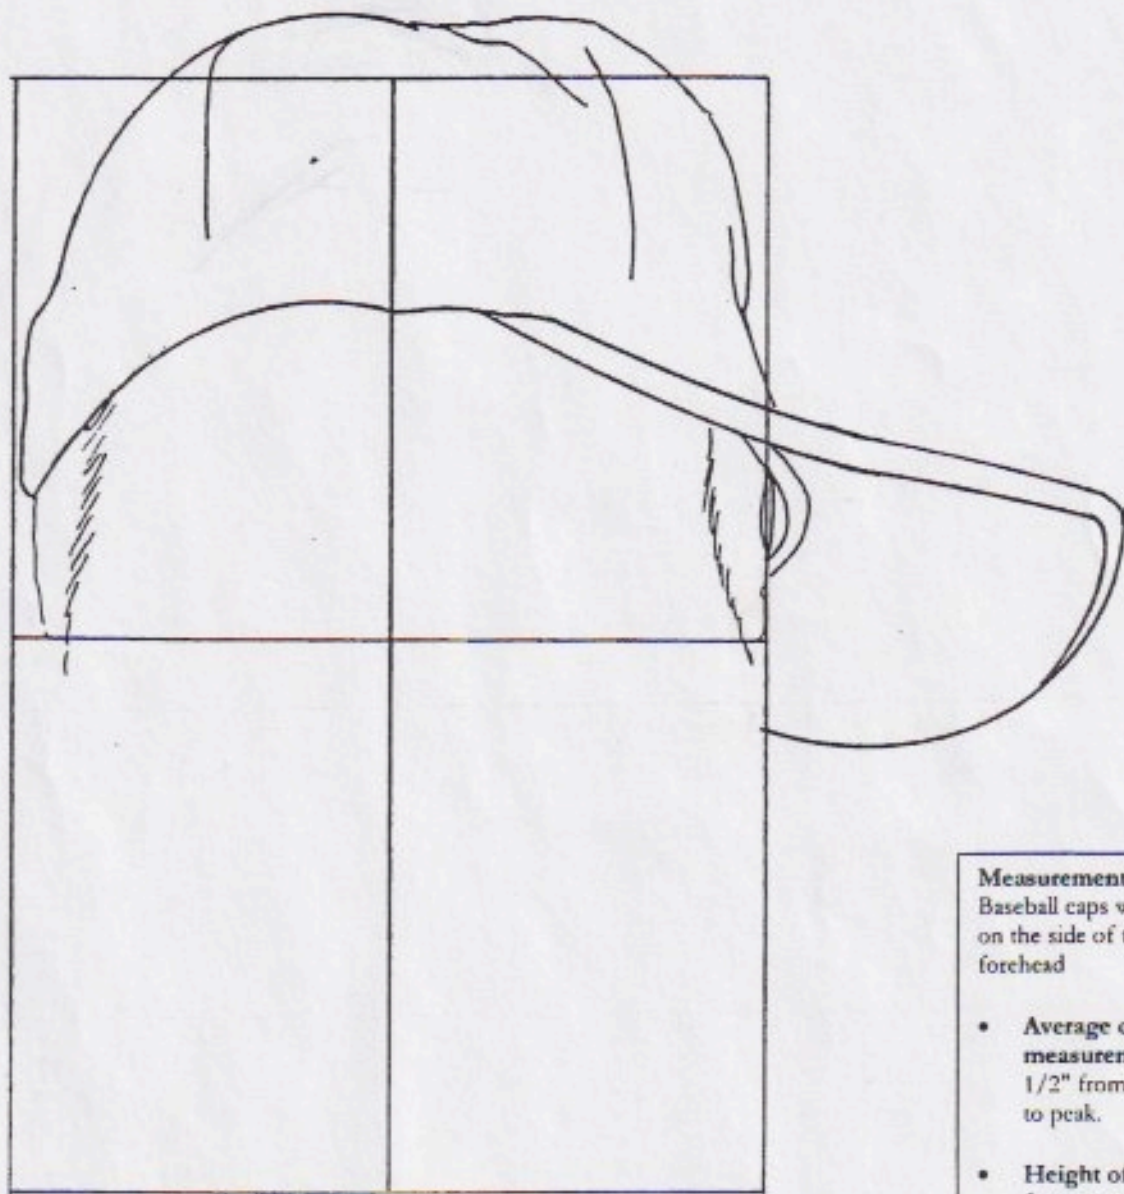

Reference Pages

Baseball caps worn to the side

Measurements:
Baseball caps worn
on the side of the
forehead

- **Average center measurement:** 1 1/2" from brim to peak.
- **Height of hat:** from top of 4 x 8" grid; peak extends 1/4" above 6" line
- **Brim:** extends about 2" from side of face.